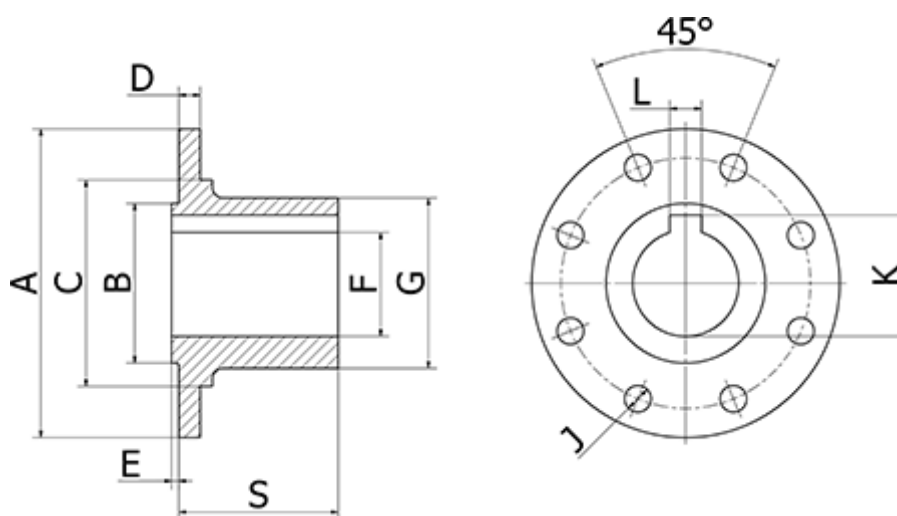

Article number: 0711222401

Description: Elbe Modflange 1.122.240  
Ø225 Hole size 110H7

## Measures

|           |                        |         |
|-----------|------------------------|---------|
| A = 225   | J                      | = 16    |
| B = 140   | K                      | = 116.4 |
| C = 171.5 | L                      | = 28    |
| D = 15    | Number of flange holes | = 8     |
| E = 4.5   | S                      | = 280   |
| F = 110H7 |                        |         |
| G = 165   |                        |         |
| H = 196   |                        |         |